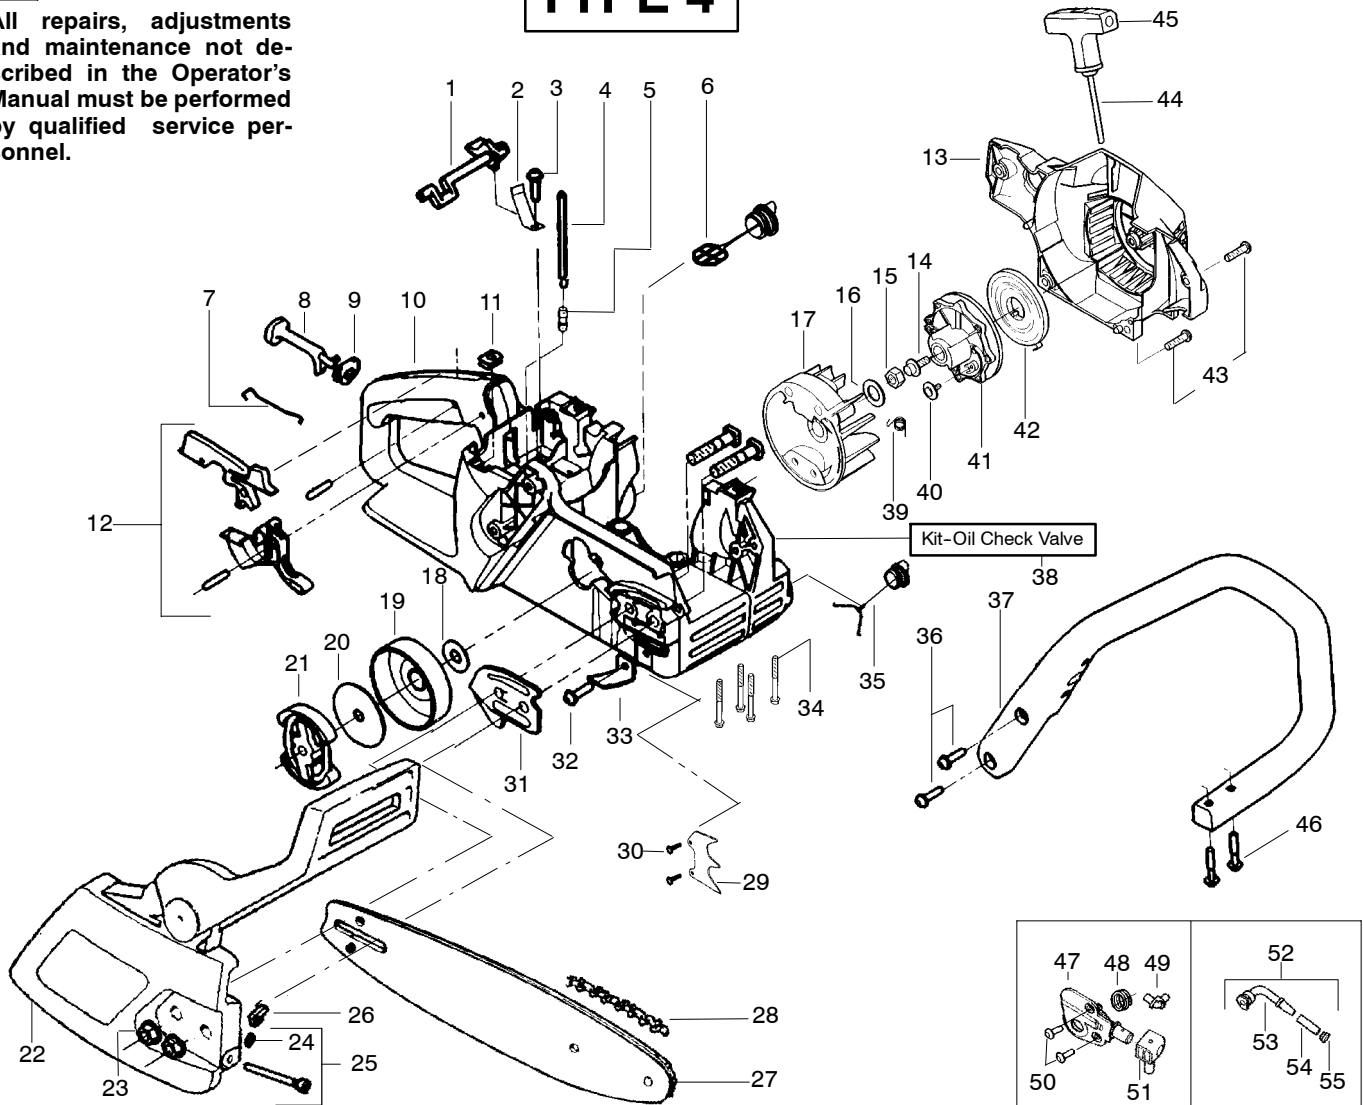

▲ WARNING
All repairs, adjustments and maintenance not described in the Operator's Manual must be performed by qualified service personnel.

TYPE 4

Ref.	Part No.	Description	Ref.	Part No.	Description	Ref.	Part No.	Description
1.	530038227	Lever-Switch (Includes Pin)	21.	530014949	Assy. - Clutch	41.	530037817	Pulley- Starter
2.	530016149	Spring-Switch	22. ✓	530054739	Assy-Chain Brake	42.	530027531	Spring- Starter
3.	530015775	Screw	23.	530015917	Nut- Bar Mounting	43.	530015892	Screw
4.	530069216	Kit-Fuel Line (Large)	24.	530038593	Retainer- Bar Adjust	44.	530069232	Kit-Rope
5.	530023877	Fitting	25.	530069611	Kit- Bar Adjust (incl.24,26)	45.	530056402	Handle- Starter
6.	530047192	Assy-Fuel Cap	26.	530015826	Pin- Bar Adjust	46.	530015940	Screw
7.	530037809	Wire-Throttle	27.	530044915	Bar - 16"	47.	530071259	Kit-Oil Pump (incl 48,49,51)
8.	530047989	Lever-Choke	28.	538248288	Chain - 16"	48.	530037820	Gear-Worm Spring
9.	530038406	Grommet-Choke Knob	29.	530014381	Kit-Spike	49.	530049477	Elbow-Oil Pickup
10. ✓	530056735	Assy-Chassis	30.	530015805	Screw	50.	530016064	Screw
11.	530015922	Nut-Speed	31.	530038238	Plate-Bar Mounting	51.	530019206	Seal Block
12.	530071305	Kit-Trigger & Lockout	32.	530015814	Screw	52.	530047663	Assy-Oil-Pickup (Incl. 53-55)
13. ✓	530049335	Housing-Fan	33.	530029850	Chain Catcher	53.	530038373	Pickup-Oiler
14.	530015920	Screw	34.	530016132	Screw	54.	530037821	Filter-Oil
15.	530016134	Nut-Flywheel	35.	530010846	Assy-Oil Cap	55.	530030189	Plug-Oil Filter
16.	530015127	Washer-Flywheel	36.	530015814	Screw			
17.	530039209	Assy-Flywheel	37.	530056798	Handle-Front			
18.	530015907	Washer - Thrust	38.	530071666	Kit-Oil Check Valve			
19.	530047061	Assy-Drum W/brg.	39.	530023817	Spring - Starter Dog			
20.	530015611	Washer-Clutch	40.	530016080	Screw			

✓ = NEW PART NUMBER FOR THIS IPL

* = REFER TO THE SERVICE REFERENCE INDICATED FOR MORE INFORMATION. (LOCATED AT END OF IPL)