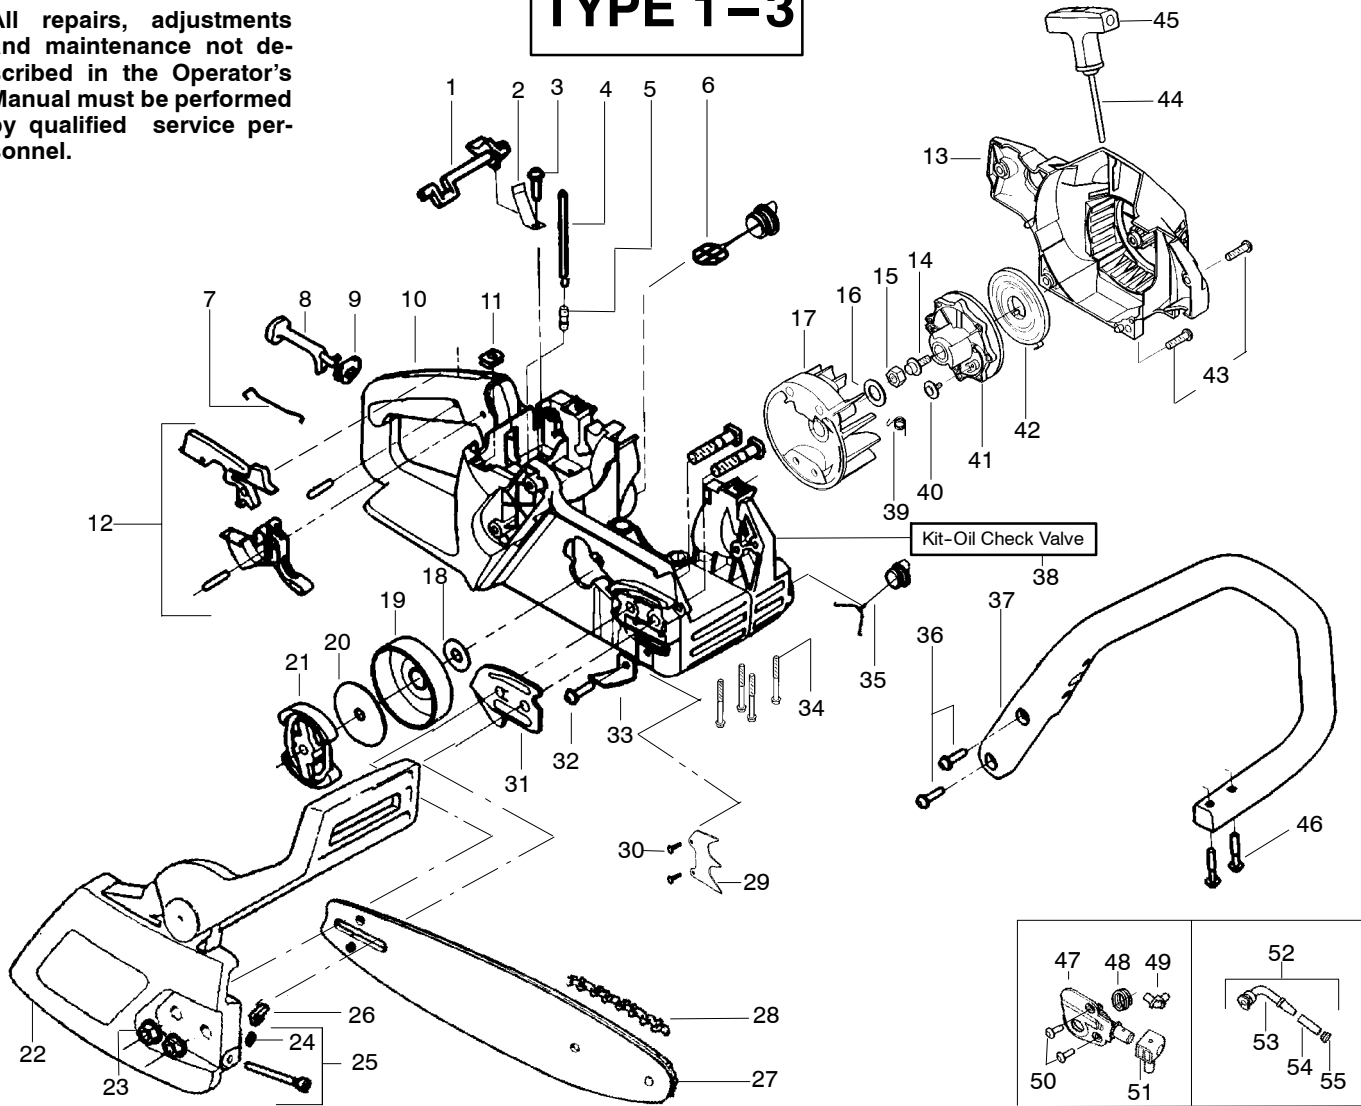

⚠ WARNING
All repairs, adjustments and maintenance not described in the Operator's Manual must be performed by qualified service personnel.

TYPE 1-3

Ref.	Part No.	Description	Ref.	Part No.	Description	Ref.	Part No.	Description
1.	530038227	Lever-Switch (Includes Pin)	21.	530014949	Assy. - Clutch	41.	530037817	Pulley-Starter
2.	530016149	Spring-Switch	22.	530054736	Assy-Chain Brake	42.	530027531	Spring-Starter
3.	530015775	Screw	23.	530015917	Nut-Bar Mounting	43.	530015892	Screw
4.	530069216	Kit-Fuel Line (Large)	24.	530038593	Retainer-Bar Adjust	44.	530069232	Kit-Rope
5.	530023877	Fitting	25.	530069611	Kit-Bar Adjust (incl.24,26)	45.	530056402	Handle-Starter
6.	530047192	Assy-Fuel Cap	26.	530015826	Pin-Bar Adjust	46.	530015940	Screw
7.	530037809	Wire-Throttle	27.	530044915	Bar - 16"	47.	530071259	Kit-Oil Pump (incl 48,49,51)
8.	530047989	Lever-Choke	28.	538248288	Chain - 16"	48.	530037820	Gear-Worm Spring
9.	530038406	Grommet-Choke Knob	29.	530014381	Kit-Spike	49.	530049477	Elbow-Oil Pickup
10.	530056606	Assy-Chassis	30.	530015805	Screw	50.	530016064	Screw
11.	530015922	Nut-Speed	31.	530038238	Plate-Bar Mounting	51.	530019206	Seal Block
12.	530071305	Kit-Trigger & Lockout	32.	530015814	Screw	52.	530047663	Assy-Oil-Pickup (Incl. 53-55)
13.	530054175	Housing-Fan	33.	530029850	Chain Catcher	53.	530038373	Pickup-Oiler
14.	530015920	Screw	34.	530016132	Screw	54.	530037821	Filter-Oil
15.	530016134	Nut-Flywheel	35.	530010846	Assy-Oil Cap	55.	530030189	Plug-Oil Filter
16.	530015127	Washer-Flywheel	36.	530015814	Screw			
17.	530039209	Assy-Flywheel	37.	530056798	Handle-Front			
18.	530015907	Washer - Thrust	38.	530071666	Kit-Oil Check Valve			
19.	530047061	Assy-Drum W/brg.	39.	530023817	Spring - Starter Dog			
20.	530015611	Washer-Clutch	40.	530016080	Screw			

✓ = NEW PART NUMBER FOR THIS IPL

★ = REFER TO THE SERVICE REFERENCE INDICATED FOR MORE INFORMATION. (LOCATED AT END OF IPL)