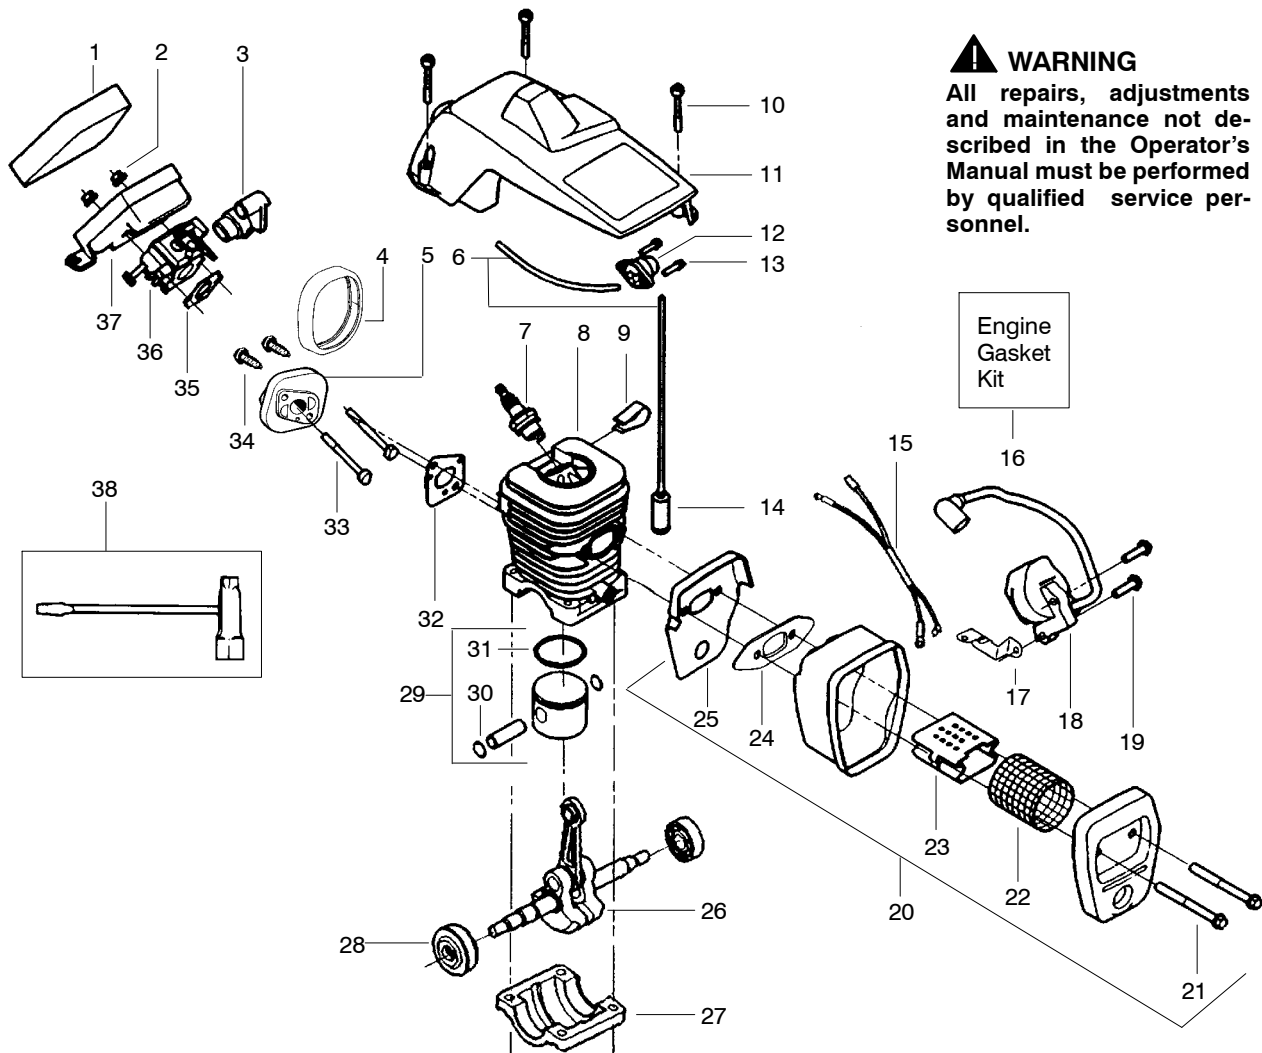

TYPE 5

⚠ WARNING

All repairs, adjustments and maintenance not described in the Operator's Manual must be performed by qualified service personnel.

Engine Gasket Kit

Ref.	Part No.	Description	Ref.	Part No.	Description	Ref.	Part No.	Description
1.	530037793	Foam – Air Filter	17.	530047442	Strap – Ground	32.	530069608	Gasket – Adapter (kit)
2.	530016101	Nut	18.	530039198	Module – Ignition	33.	530016187	Screw
3.	530035526	Grommet – Carb Adjust	19.	530015814	Screw	34.	530016386	Screw
4.	530054144	Seal – Carb Adapter	20.	530047207	Assy – Muffler (Incl. 21 – 25)	35.	530069608	Gasket – Carb. (kit)
5.	530049700	Adapter – Carb.	21.	530016132	Screw	36.	---	Kit – Carburetor
6.	530069247	Kit – Fuel Line (Small)	22.	530036103	Screen – Spark	↗	530071820	Zama (W-20)
7.	952030150	Spark Plug (RCJ – 7Y)	23.	530037813	Diffuser – Muffler	↗	530071821	Walbro (WT – 662)
8.	530012550	Cylinder	24.	530069608	Gasket – Muffler (kit)	(Note: Repair kits are not available for these carburetors)		
9.	530016136	Clip – High Tension Lead	25.	530049870	Backplate – Muffler	37.	↗ 530057480	Housing – Air Filter
10.	530016153	Screw	26.	530047062	Assy. – Crankshaft	38.	530031135	Wrench – Bar
11.	530071310	Kit – Cylinder Shield	27.	530037935	Cap – Crankcase	Not Shown		
12.	530047213	Assy – Air Purge	28.	530056363	Assy. – Seal & Bearing	↗	530164599	Operator Manual
13.	530015780	Screw	29.	530071408	Kit – Piston (Incl. 30 & 31)	↗	530056654	Decal – Warning
14.	530095646	Assy – Fuel Pick-up	30.	530015697	Retainer – Piston Pin			
15.	530052296	Assy. – Wire Harness	31.	530038729	Ring – Piston			
16.	530069608	Kit – Engine Gasket (Incl. 24, 32 & 35)						

↗ = NEW PART NUMBER FOR THIS IPL   * = REFER TO THE SERVICE REFERENCE INDICATED FOR MORE INFORMATION. (LOCATED AT END OF IPL)
● = THESE PARTS ARE ILLUSTRATED FOR CLARITY. ORDER COMPLETE ASSEMBLY.