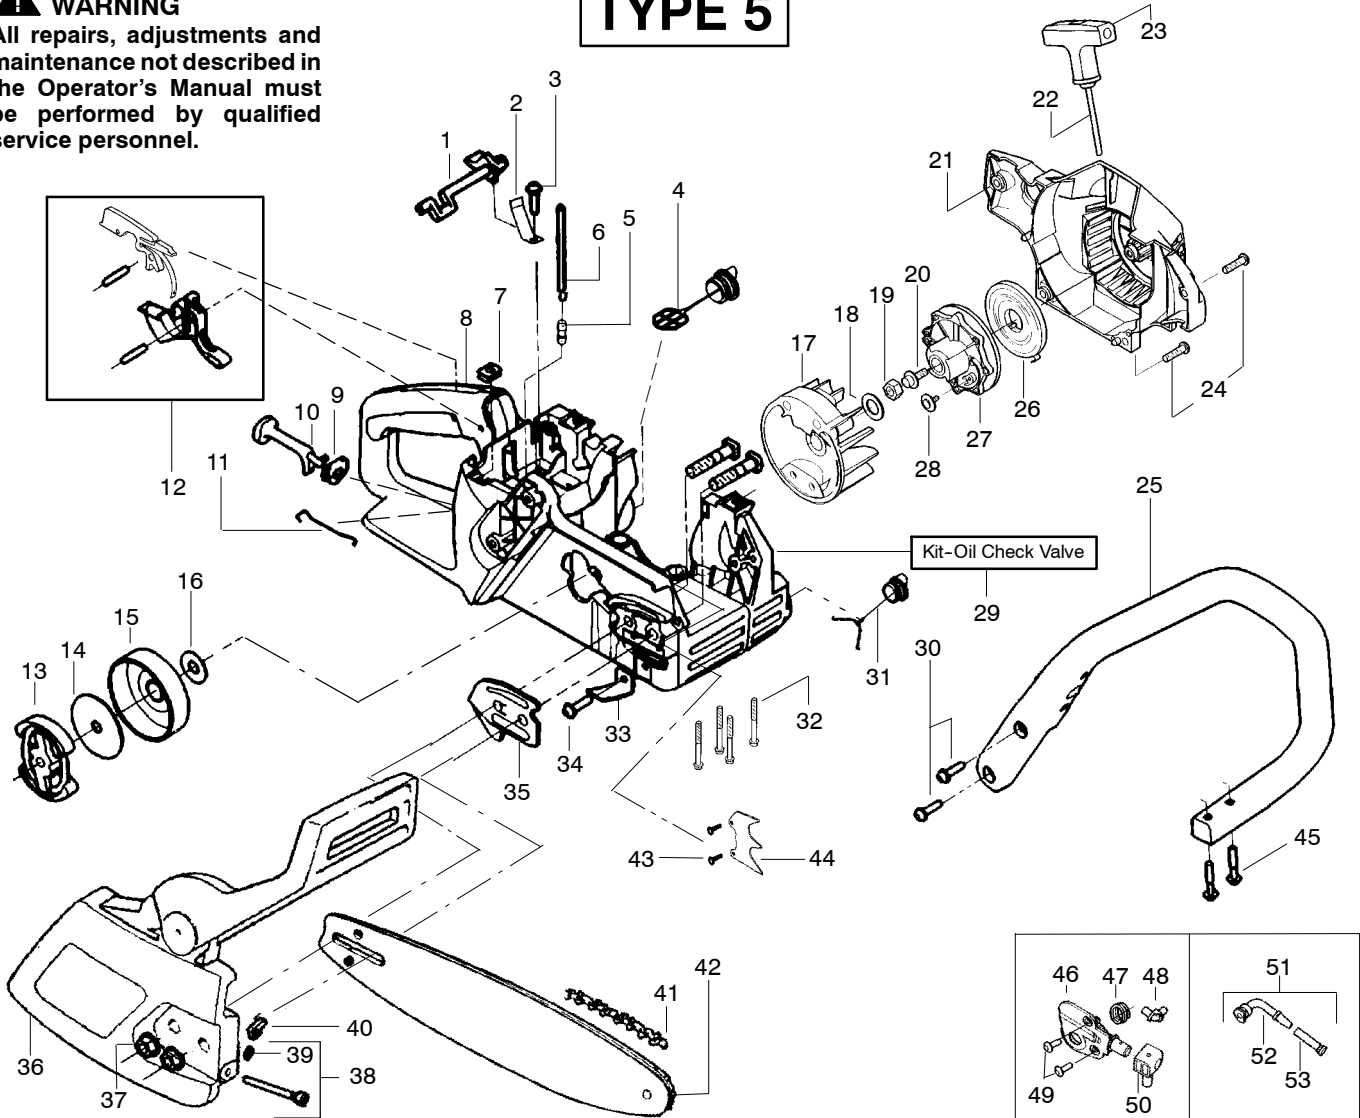

⚠ WARNING
All repairs, adjustments and maintenance not described in the Operator's Manual must be performed by qualified service personnel.

TYPE 5

Ref.	Part No.	Description	Ref.	Part No.	Description	Ref.	Part No.	Description
1.	530038227	Lever-Switch (Includes Pin)	21.	530049335	Housing-Fan	40.	530015826	Pin-Bar Adjust
2.	530016149	Spring-Switch	22.	530069232	Kit-Rope	41.	952051211	Chain – 16"
3.	530015775	Screw	23.	530056402	Handle-Starter	42.	530044915	Bar – 16"
4.	530047192	Assy-Fuel Cap	24.	530015892	Screw	43.	530015805	Screw
5.	530023877	Fitting	25.	530056798	Handle-Front	44.	530014381	Kit-Spike (incl. #43)
6.	530069216	Kit-Fuel Line (Large)	26.	530027531	Spring-Starter	45.	530015940	Screw
7.	530015922	Nut-Speed	27.	530037817	Pulley-Starter	46.	530071259	Kit-Oil Pump (incl 47,48,50)
8.	530071848	Kit-Chassis Assy.	28.	530016080	Screw	47.	530037820	Gear-Worm Spring
9.	530049005	Grommet-Choke Knob	29.	530071666	Kit-Oil Check Valve	48.	530049477	Elbow-Oil Pickup
10.	530047989	Lever-Choke	30.	530015814	Screw	49.	530016064	Screw
11.	530037809	Wire-Throttle	31.	530010846	Assy-Oil Cap	50.	530019206	Seal Block
12.	530071832	Kit-Trigger & Lockout	32.	530016132	Screw	51.	530047663	Assy-Oil-Pickup (Incl. 52-53)
13.	530014949	Assy - Clutch	33.	530029850	Chain Catcher	52.	530038373	Pickup-Oiler
14.	530015611	Washer-Clutch	34.	530015814	Screw	53.	530056533	Filter-Oil
15.	530047061	Assy-Drum W/brg.	35.	530038238	Plate-Bar Mounting			
16.	530015907	Washer - Thrust	36.	530054739	Assy-Chain Brake			
17.	530039187	Assy-Flywheel	37.	530015917	Nut-Bar Mounting			
18.	530015127	Washer-Flywheel	38.	530069611	Kit-Bar Adjust (incl. 39,40)			
19.	530016134	Nut-Flywheel	39.	530038593	Retainer-Bar Adjust			
20.	530015920	Screw						

✓ = NEW PART NUMBER FOR THIS IPL

* = REFER TO THE SERVICE REFERENCE INDICATED FOR MORE INFORMATION. (LOCATED AT END OF IPL)